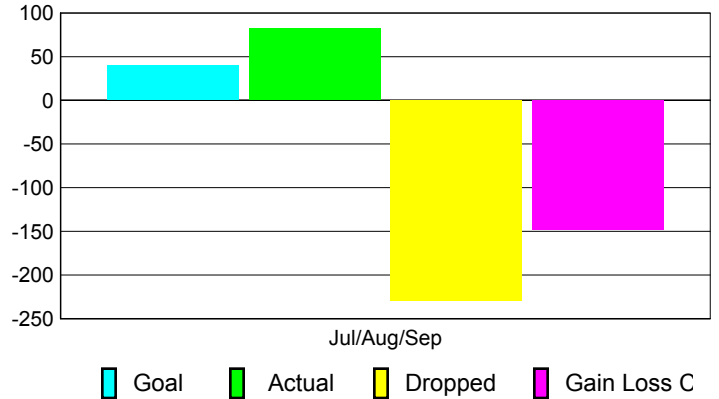

Membership Results 2010-2011

Goal, New, Dropped, Gain/Loss