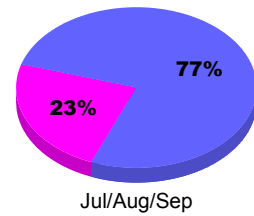

**Membership Results
2010-2011**

**Membership
2009-2010**

Month	Net Memb Goal	Actual New Memb	Actual Dropped Memb	Gain/Loss of Memb	Gain/Loss of Memb
Jul/Aug/Sep	40	82	-230	-148	60
Totals	40	82	-230	-148	60

Membership Results 2010-2011

Goal, New, Dropped, Gain/Loss

Comparison of Membership Gain/Loss

Current Year Compared to the Previous Year

Gender Comparison 2010-2011

Male Female