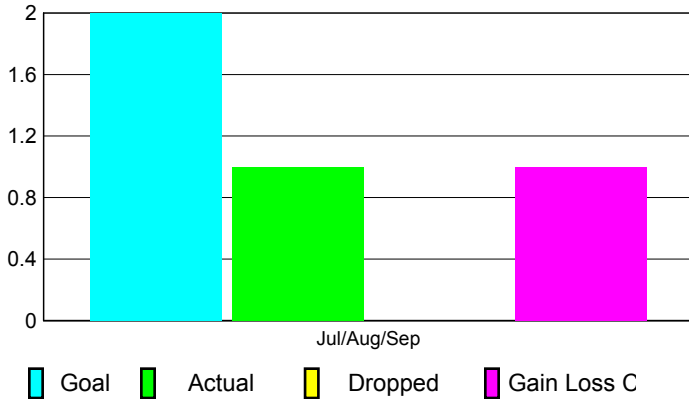

2010-2011 GMT Reports for District (or Undistricted) **District 322 B2**

GMT: **SANGEETA JATIA**

Location: **INDIA**

GMT CA: **6**

CLUBS

**Club Results
2010-2011**

**Clubs
2009-2010**

Month	New Club Goal	Actual New Clubs	Actual Dropped Clubs	Gain/Loss of Clubs	Gain/Loss of Clubs
Jul/Aug/Sep	2	1	0	1	1
Totals	2	1	0	1	1

Club Results 2010-2011

Goal, New, Dropped, Gain/Loss

Comparison of Club Gain/Loss

Current Year Compared to the Previous Year

YTD Status Quo Clubs 2010-2011

Status Quo Clubs Compared to Status Quo Members

MEMBERSHIP