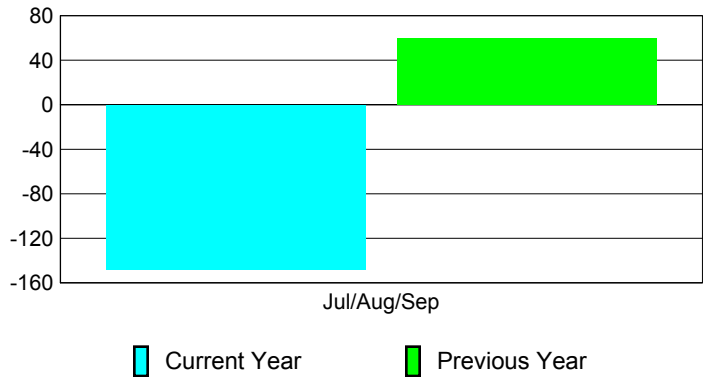

Comparison of Membership Gain/Loss

Current Year Compared to the Previous Year